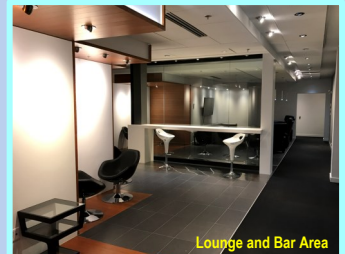

SES Training Center

Electromagnetic Interference, Lightning, Grounding / Earthing Learning Solutions

Property Details

- Two floors, 7 rooms (1 handicap), one large lounge, one dedicated fully equipped cafeteria / kitchen and one dedicated outdoor patio with access to another patio via the buildings' overpass. A dedicated room with washers and dryers as well as extra refrigerators is available for guests convenience.
- Two meeting rooms (300 m² or 3,000 ft² of total meeting space) that can accommodate over 70 guests.

Accessibility

- This site is designed to accommodate handicapped persons.

High-Speed Internet

- Public Areas: Wireless.
- Guest Rooms: Wired and Wireless.
- Meeting Rooms: Wired and Wireless.

TV

- Lounge: UHD 3D Led.
- Guest Rooms: HD Led.

Parking

- Complimentary protected on-site parking.