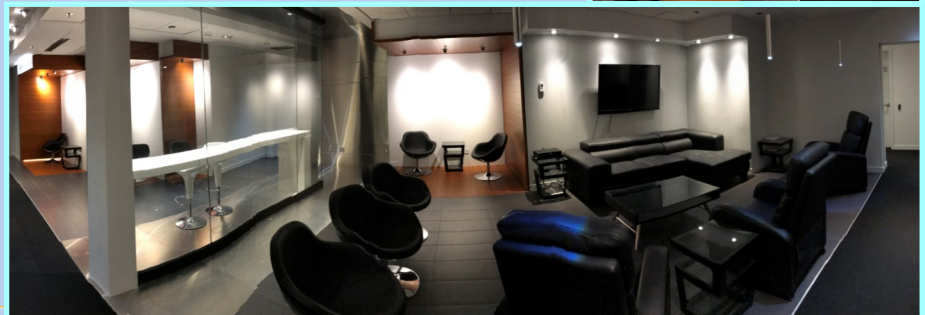

Lounge and Bar Area

SES Offices & Training Center

3111 Boul. des Oiseaux,
Laval, Quebec H7L 6E8

SES Main Entrance & Offices

3055 Boul. des Oiseaux,
Laval, Quebec H7L 6E8