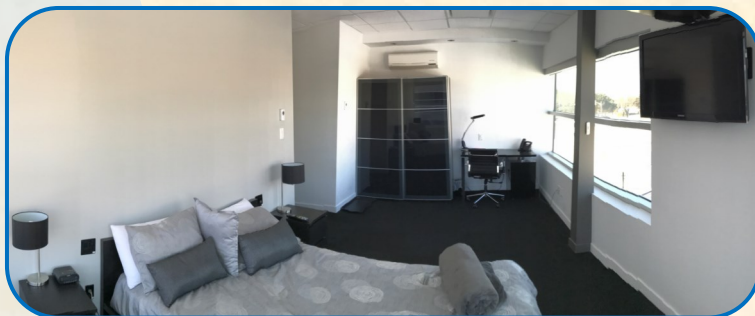

SES Training Center

Electromagnetic Interference, Lightning, Grounding / Earthing Learning Solutions

Property Details

- Two floors, 7 rooms (1 handicap), one large lounge, one dedicated fully equipped cafeteria / kitchen and one dedicated outdoor patio with access to another patio via the buildings' overpass. A dedicated room with washers and dryers as well as extra refrigerators is available for guests convenience.
- Two meeting rooms (300 m² or 3,000 ft² of total meeting space) that can accommodate over 70 guests.

Accessibility

- This site is designed to accommodate handicapped persons.

High-Speed Internet

- Public Areas: Wireless.
- Guest Rooms: Wired and Wireless.
- Meeting Rooms: Wired and Wireless.

TV

- Lounge: UHD 3D Led.
- Guest Rooms: HD Led.

Room Comfort and Other Conveniences

SES training center rooms are fully equipped spacious rooms with the following features:

- ◆ Independent floor heating and air-conditioning units combine to give you full control of your room temperature for maximum comfort.
- ◆ Free High Speed Internet (wired and wireless) in every room and in all public areas.
- ◆ Every guest has access to a 24 hours fully equipped kitchen and cafeteria with amenities, coffee, tea and fruit juices. Access to a fully equipped refrigerator and microwave units.
- ◆ Rooms are equipped with HD large screen LED TV with access to more than one hundred Cable TV channels.
- ◆ Automated curtains can be opened and closed via remote control devices.
- ◆ Individual powerful hair dryers, iron boards and access to equipment such as powerful washers and dryers, etc.
- ◆ Free access to a fully equipped gym and table tennis tables via indoor overpass connecting both buildings (A&B).
- ◆ Large 3D LED HD TV in Lounge with access to cable TV and Blu-ray movie center.
- ◆ Spacious comfortable bed with crisp linens, thicker mattresses, piles of pillows.
- ◆ Large work desk and chair.
- ◆ Large vanity area and combined shower / bathtub area.