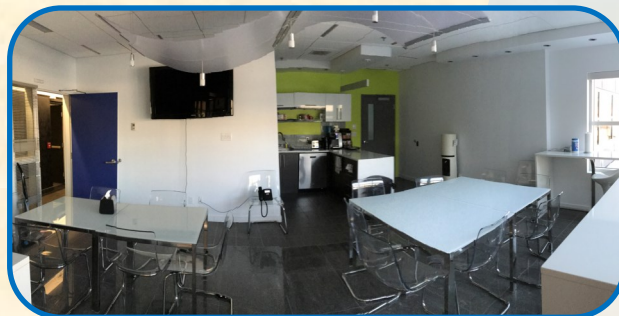

SES Training Center

Electromagnetic Interference, Lightning, Grounding / Earthing Learning Solutions

Property Details

- Two floors, 7 rooms (1 handicap), one large lounge, one dedicated fully equipped cafeteria / kitchen and one dedicated outdoor patio with access to another patio via the buildings' overpass. A dedicated room with washers and dryers as well as extra refrigerators is available for guests convenience.
- Two meeting rooms (300 m² or 3,000 ft² of total meeting space) that can accommodate over 70 guests.

Room Comfort and Other Conveniences

SES training center rooms are fully equipped spacious rooms with the following features:

- ◆ Independent floor heating and air-conditioning units combine to give you full control of your room temperature for maximum comfort.
- ◆ Free High Speed Internet (wired and wireless) in every room and in all public areas.
- ◆ Every guest has access to a 24 hours fully equipped kitchen and cafeteria with amenities, coffee, tea and fruit juices. Access to a fully equipped refrigerator and microwave units.
- ◆ Rooms are equipped with HD large screen LED TV with access to more than one hundred Cable TV channels.
- ◆ Automated curtains can be opened and closed via remote control devices.
- ◆ Individual powerful hair dryers, iron boards and access to equipment such as powerful washers and dryers, etc.
- ◆ Free access to a fully equipped gym and table tennis tables via indoor overpass connecting both buildings (A&B).
- ◆ Large 3D LED HD TV in Lounge with access to cable TV and Blu-ray movie center.
- ◆ Spacious comfortable bed with crisp linens, thicker mattresses, piles of pillows.
- ◆ Large work desk and chair.
- ◆ Large vanity area and combined shower / bathtub area.

Comfortable Spacious Bedroom

Cafeteria / Kitchen Area

Check-in and Check-out

- ◆ Check-in: 9:00 AM.
- ◆ Check-out: 3:00 PM.

Smoke-free Policy

This site has a smoke-free policy. Smoking is allowed in both building (A & B) cafeterias patios.